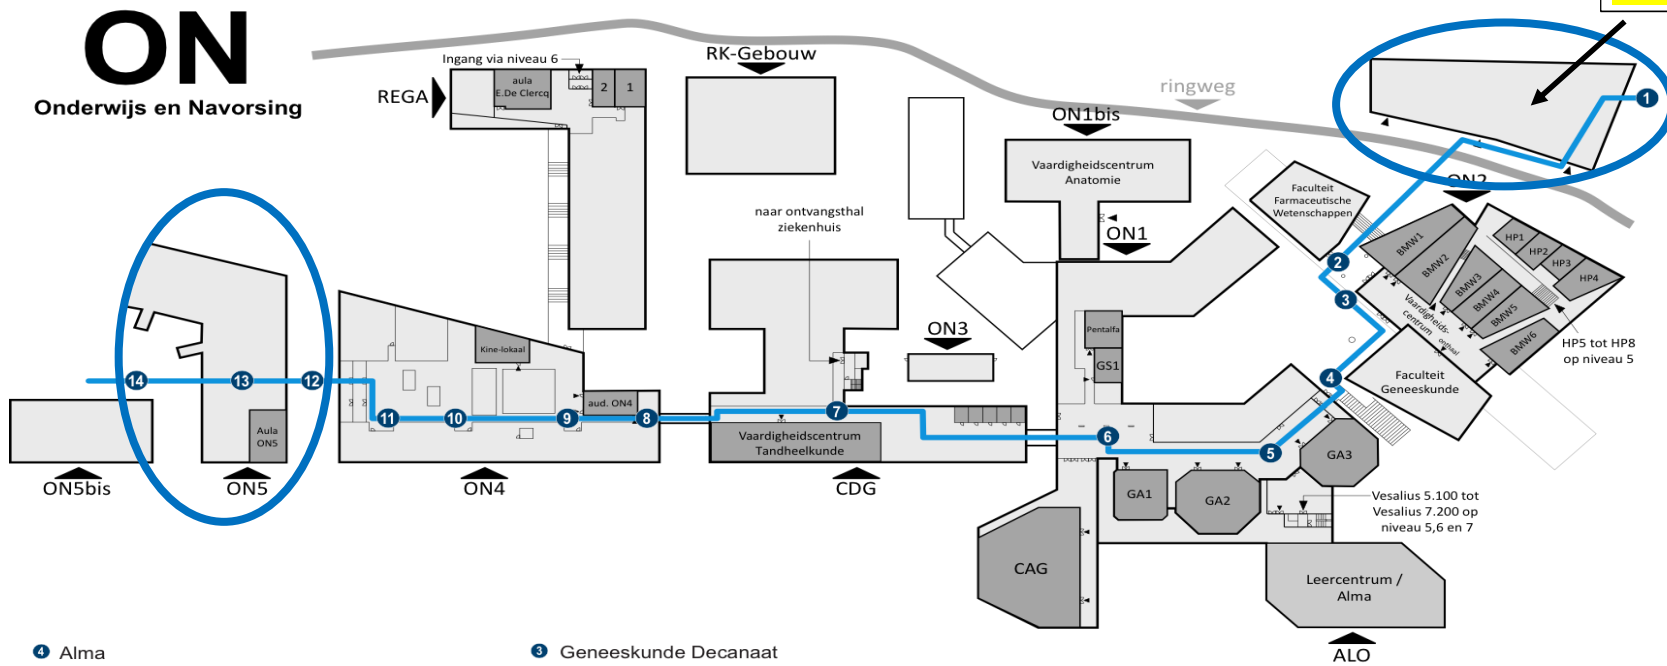

Campus Gasthuisberg  
 Onderwijs en Navorsing 5 (ON5)  
 Herestraat 49, 3000 Leuven

Parking *Onderwijs & Navorsing'*  
 GPS 50.882450, 4.674590  
 code → 4701#

- 4 Alma
- 9 Auditorium ON4
- 12 Aula ON5
- 2 BMW 1-6 / HP1-8
- 6 CAG (Centraal Auditorium Gasthuisberg)
- 7 Vaardigheidscentrum Tandheelkunde / CDG
- 11 Doctoral School
- 2 Farmaceutische Wetenschappen Decanaat & Secr.
- 10 Foyer ON4
- 5 GA 1-2-3
- 3 Geneeskunde Decanaat
- 2 Geneeskunde Onderwijs- en Studentenadministratie
- 5 Leercentrum
- 2 Monitoraat
- 1 Parking ON
- 6 Pentalfa
- 8 Rega Instituut
- 2 Vaardigheidscentrum Geneeskunde
- 5 Vesalius
- 11 Vicerectoraat BMW
- 7 Ziekenhuis

Gelijkvloers = niveau 4

## From the hospital entrance: pink line

From the main hospital entrance, you can walk outside, following the directions to the Emergencies entrance ('Spoed'). Right before you arrive there, you will find stairs to an open-air passage between hospital buildings. Continue straight ahead and pass by Parking West to arrive at building ON4 and ON5. ON5 is the building with the greenish bricks. Be aware that construction works are going on, so temporary stairs are installed. You are now at floor 4 of ON5 and can find HR/central admin offices here.